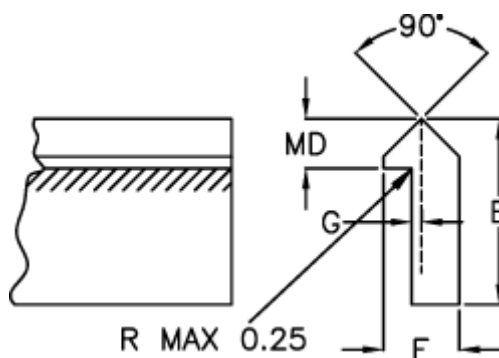

# Data Sheet

Article number: 055944000

Description: Single edge track TS4SS 4000mm

## Measures

---

E = 26.97

F = 11.09

G = 2.36

Kg/m = 1.630

MD(T) = 7.92